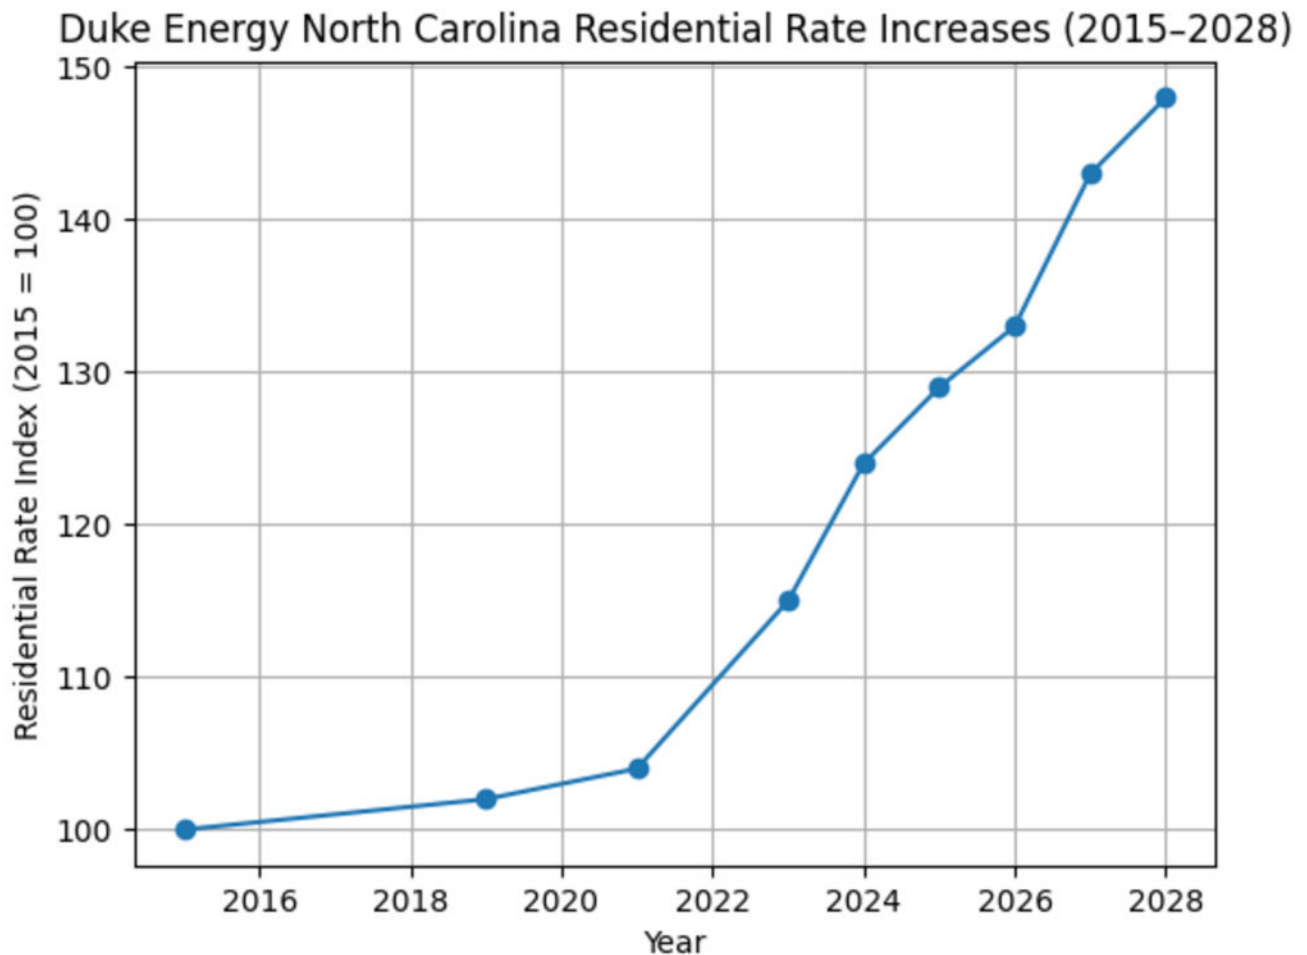

Own Your Power. Go Solar Now.

Residential Electricity Rates (Index: 2015 = 100)
(e.g., 148 = ~48% higher than 2015)

SUNDANCE
POWER SYSTEMS inc

SundancePower.com